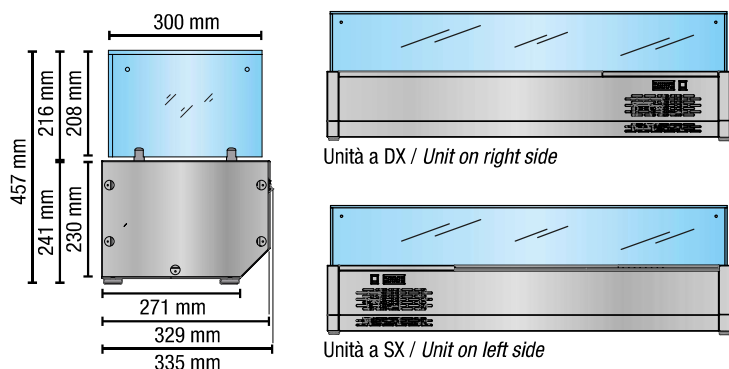

VETRINA REFRIGERATA INGREDIENTI GN 1/4

1/4 GN refrigerated display for ingredients

DESCRIZIONE / DESCRIPTION:

Vetrina refrigerata in acciaio inox, con vetri dritti temperati per vaschette GN 1/4.
Refrigerated stainless steel display, with straight tempered glass for 1/4 GN bowls.

DOTAZIONE DI SERIE / STANDARD SET-UP:

- Vetri dritti temperati;
  Straight tempered glass;
- Imballo standard: cartone.
  Standard packaging: cardboard.

**VETRINA REFRIGERATA INGREDIENTI PIZZA VR4 VD
REFRIGERATED DISPLAY FOR PIZZA INGREDIENTS VR4 VD**

VR4 Profondità 329 mm per vaschette GN 1/4
1/4 GN bowls, depth 329 mm

VD Vetri dritti
Straight glass

	Dimensioni (LxPxH mm) Dimensions (LxDxH mm)	Nr. di contenitori GN Number of GN stainless steel bowls
Codice / Code: VR4120VD / VR4120VDSX	1200 x 329 x 457 mm	4 x GN 1/4
Codice / Code: VR4140VD / VR4140VDSX	1400 x 329 x 457 mm	5 x GN 1/4
Codice / Code: VR4150VD / VR4150VDSX	1500 x 329 x 457 mm	6 x GN 1/4
Codice / Code: VR4160VD / VR4160VDSX	1600 x 329 x 457 mm	7 x GN 1/4
Codice / Code: VR4190VD / VR4190VDSX	1900 x 329 x 457 mm	8 x GN 1/4
Codice / Code: VR4200VD / VR4200VDSX	2000 x 329 x 457 mm	9 x GN 1/4
Codice / Code: VR4203VD / VR4203VDSX	2030 x 329 x 457 mm	9 x GN 1/4
Codice / Code: VR4215VD / VR4215VDSX	2150 x 329 x 457 mm	10 x GN 1/4
Codice / Code: VR4240VD / VR4240VDSX	2400 x 329 x 457 mm	12 x GN 1/4
Codice / Code: VR4270VD / VR4270VDSX	2700 x 329 x 457 mm	13 x GN 1/4
Absorbimento all'avviamento / Starting electrical input	260 W / 1,52 A	
Absorbimento a regime / Steady state electrical input	220 W / 1,40 A	
Temperatura d'esercizio / Working temperature	+3°C / +5°C	
Gas refrigerante / Cooling gas	R452A - R455A - R290 (A richiesta / On request)	
Classe climatica - Dati collaudo / Climatic class - Testing data	4 - Temperatura + 30°C / Umidità relativa 60% 4 - Temperature + 30°C / Relative humidity 60%	
Alimentazione / Power supply	220 / 240 V - 1P - 50 Hz (60 Hz A richiesta / On request)